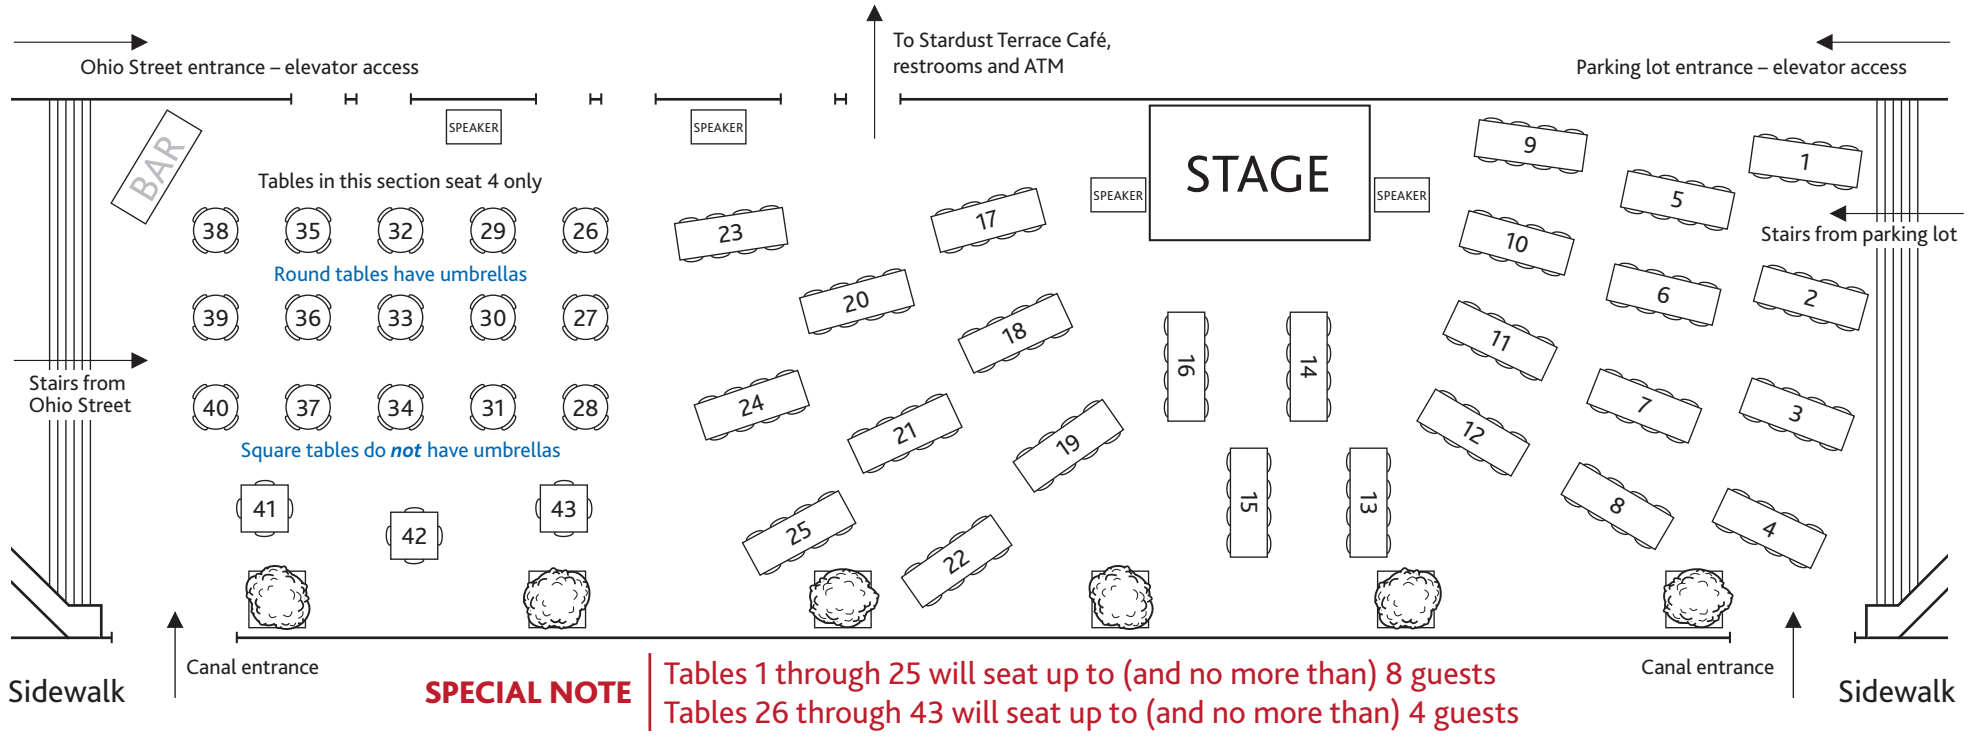

KRUSE FAMILY STARDUST TERRACE

EUGENE AND MARILYN GLICK INDIANA HISTORY CENTER
 450 WEST OHIO STREET, INDIANAPOLIS, INDIANA 46202-3269

Central Canal